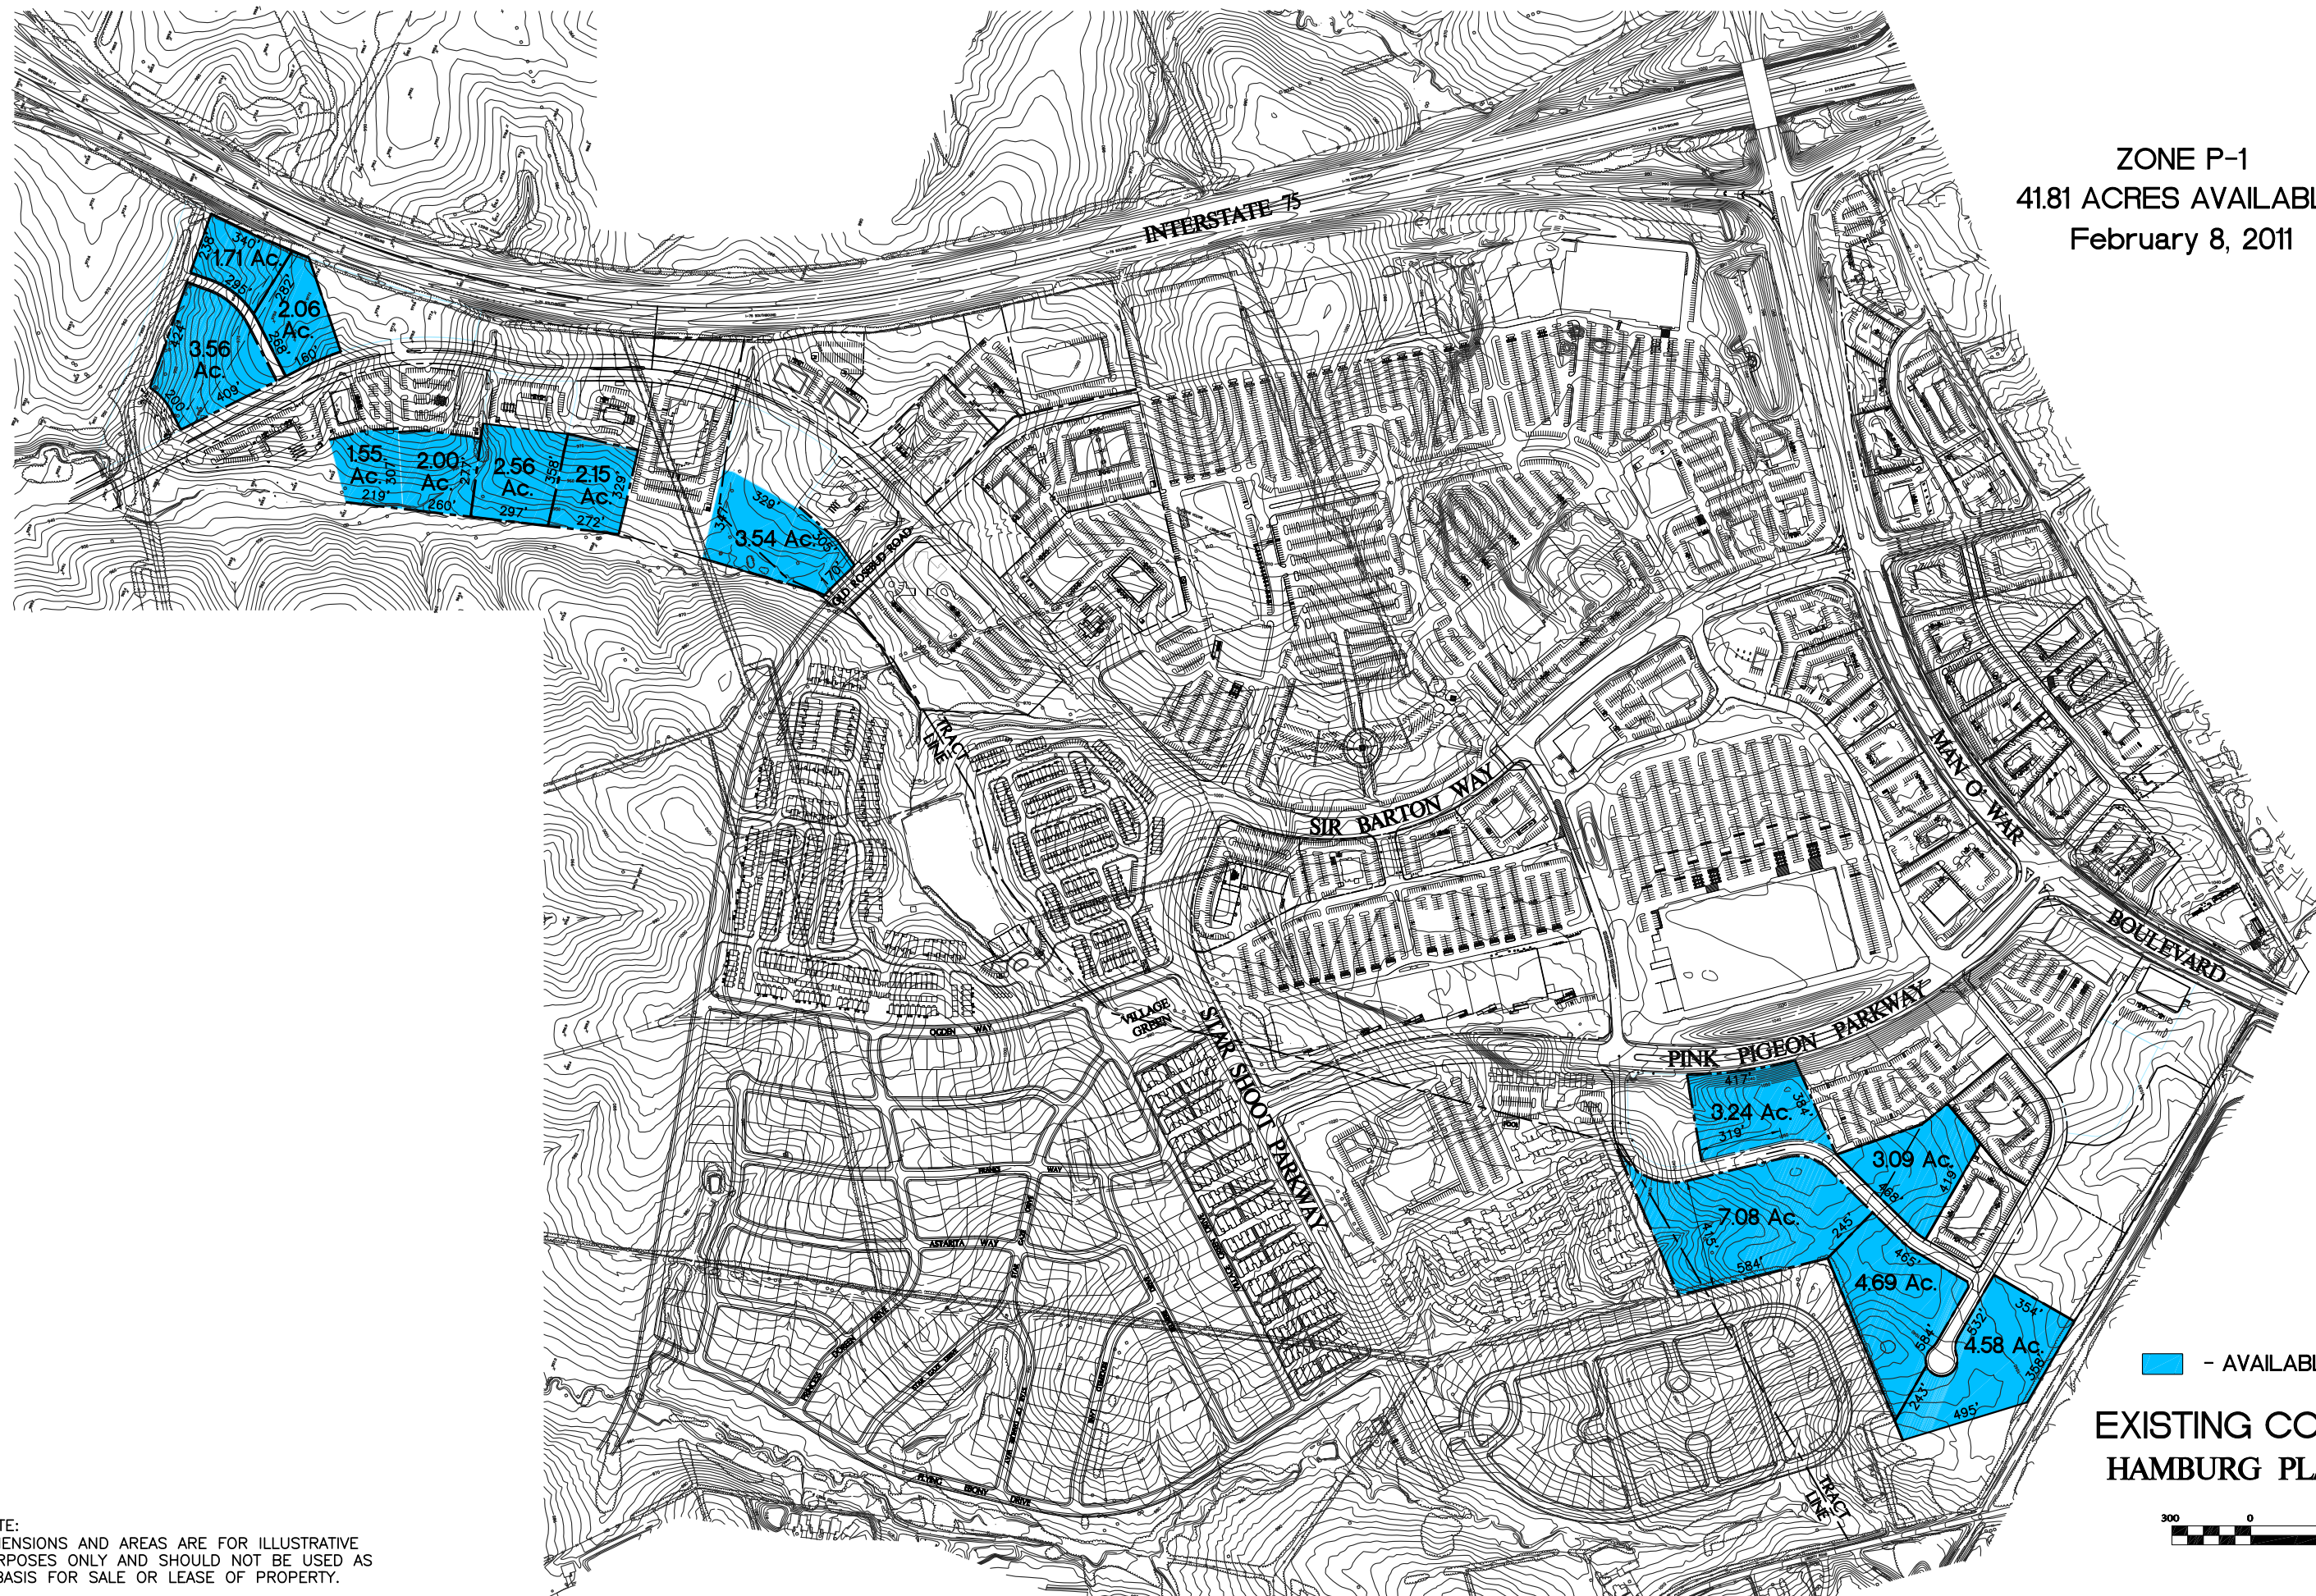

ZONE P-1
41.81 ACRES AVAILABLE
February 8, 2011

NOTE:
DIMENSIONS AND AREAS ARE FOR ILLUSTRATIVE
PURPOSES ONLY AND SHOULD NOT BE USED AS
A BASIS FOR SALE OR LEASE OF PROPERTY.

■ - AVAILABLE LOTS

EXISTING CONDITIONS
HAMBURG PLACE FARM